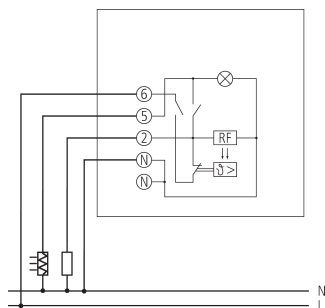

RAMSES 707

Item no.: 7070001

Connection example

Scale drawings

Subject to technical changes and misprints

additional information at: www.theben.de/product/7070001

The load data are determined with exemplary selected illuminants and are therefore typical data due to the large number of available products.