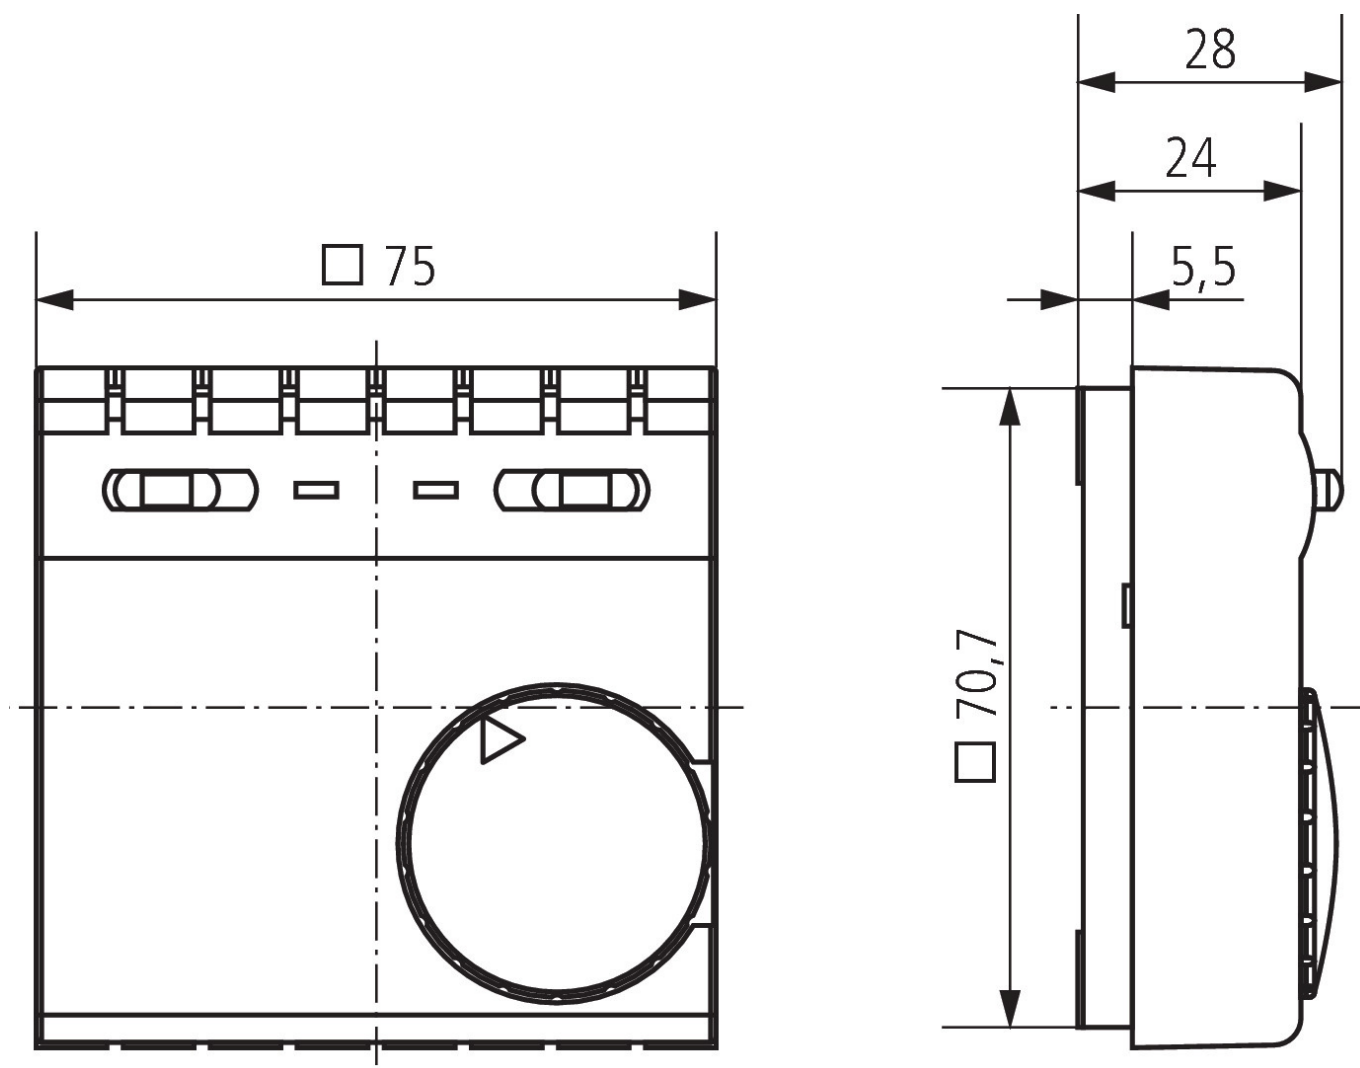

RAMSES 707

Item no.: 7070001

Connection example

Scale drawings

Subject to technical changes and misprints

additional information at: www.theben.de/product/7070001

The load data are determined with exemplary selected illuminants and are therefore typical data due to the large number of available products.